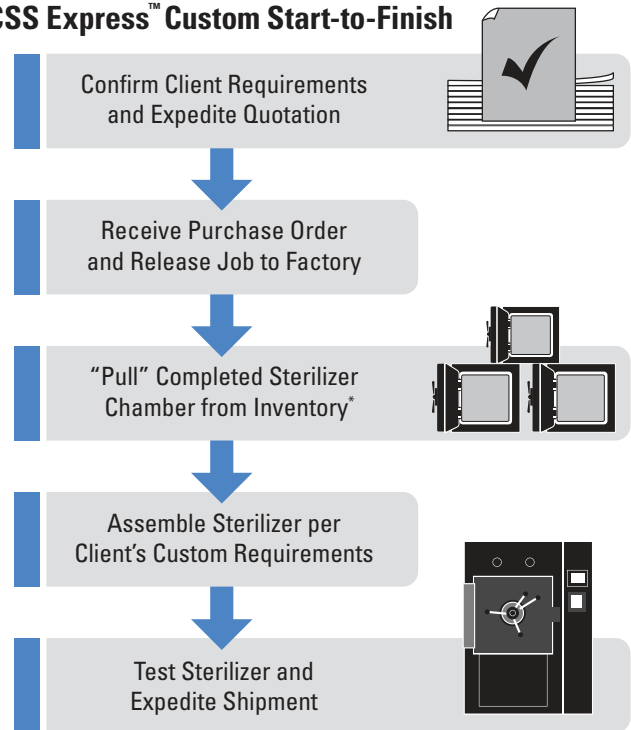

CSS Express™ Custom Start-to-Finish

* Exclusive to CSS Express™ Custom Program

Getting Started

To take advantage of the Consolidated CSS Express™ Custom 30-Day Delivery Program call your Consolidated Sales Representative or contact us by email, phone or fax today.