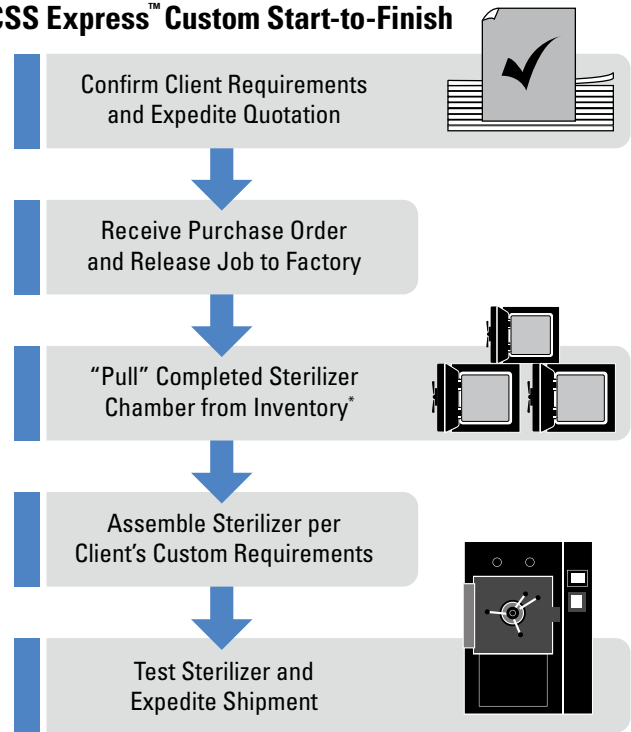

CSS Express™ Custom Start-to-Finish

* Exclusive to CSS Express™ Custom Program

Getting Started

To take advantage of the Consolidated CSS Express™ Custom 30-Day Delivery Program call your Consolidated Sales Representative or contact us by email, phone or fax today.